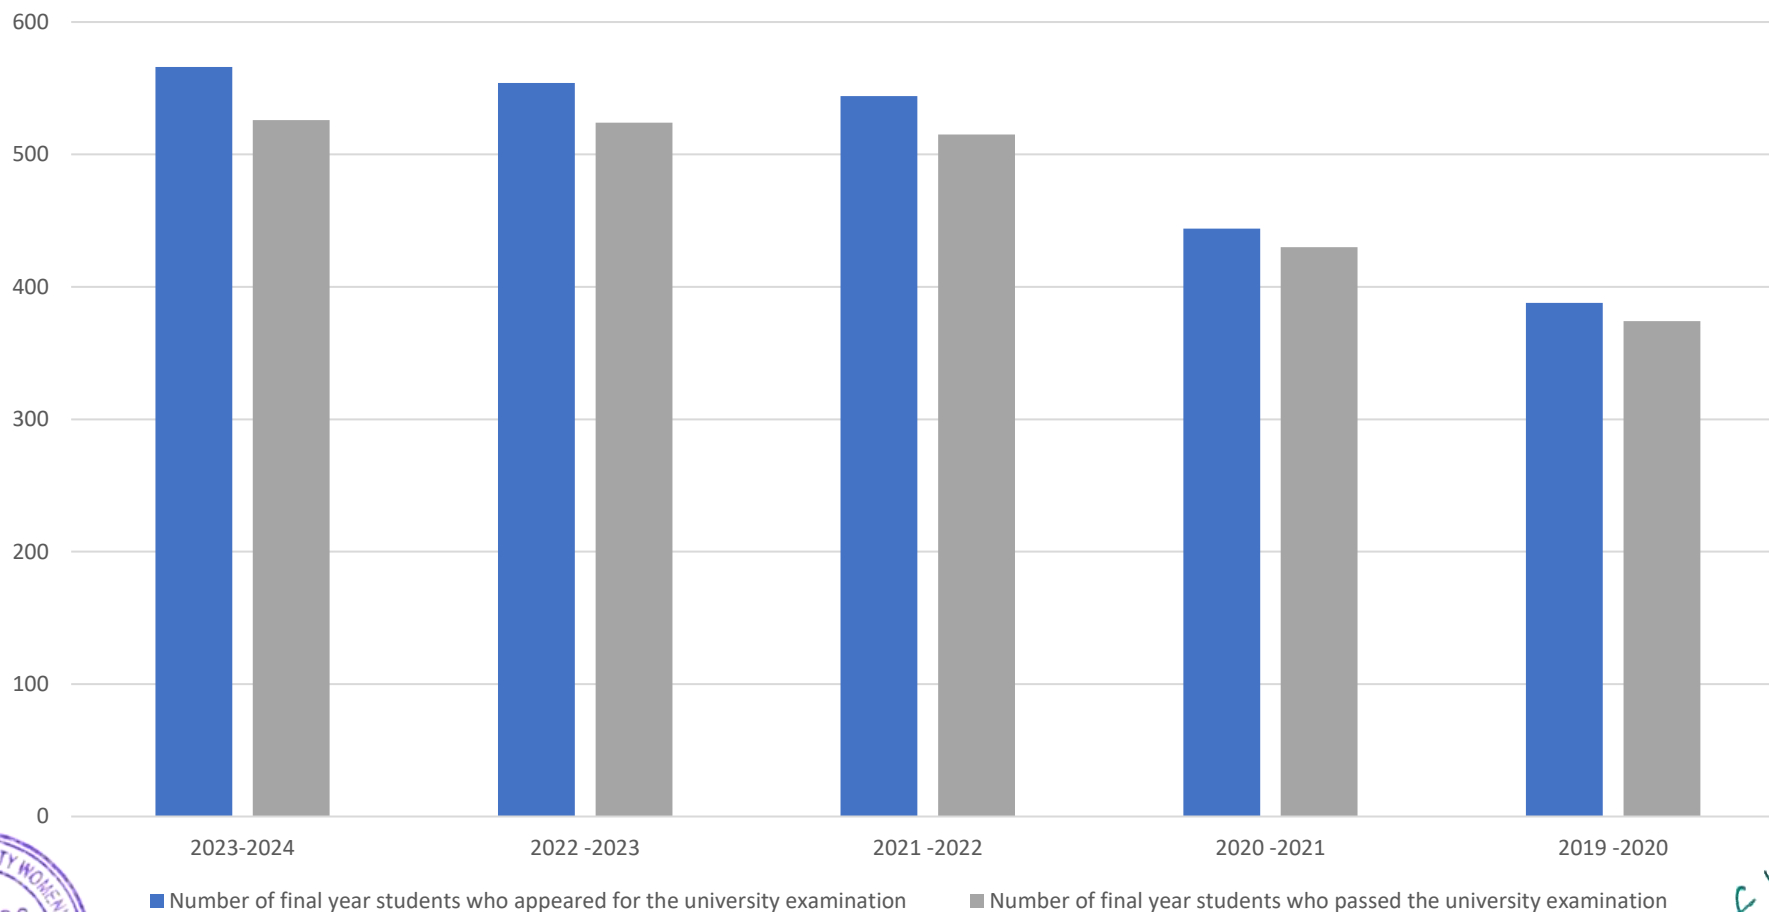

KORAMBAYIL AHAMED HAJI MEMORIAL
UNITY WOMEN'S COLLEGE, MANJERI
(P.O) Narukara, Malappuram Dt., Kerala 676 122
(Govt.-Aided and Affiliated to University of Calicut)
[Nationally reaccredited by NAAC with 'B++' Grade, CGPA 2.77]
www.unitywomenscollege.ac.in

Pass percentage of Students during last five years

PRINCIPAL
Korambayil Ahamed Haji
Memorial Unity Women's
College, Manjeri